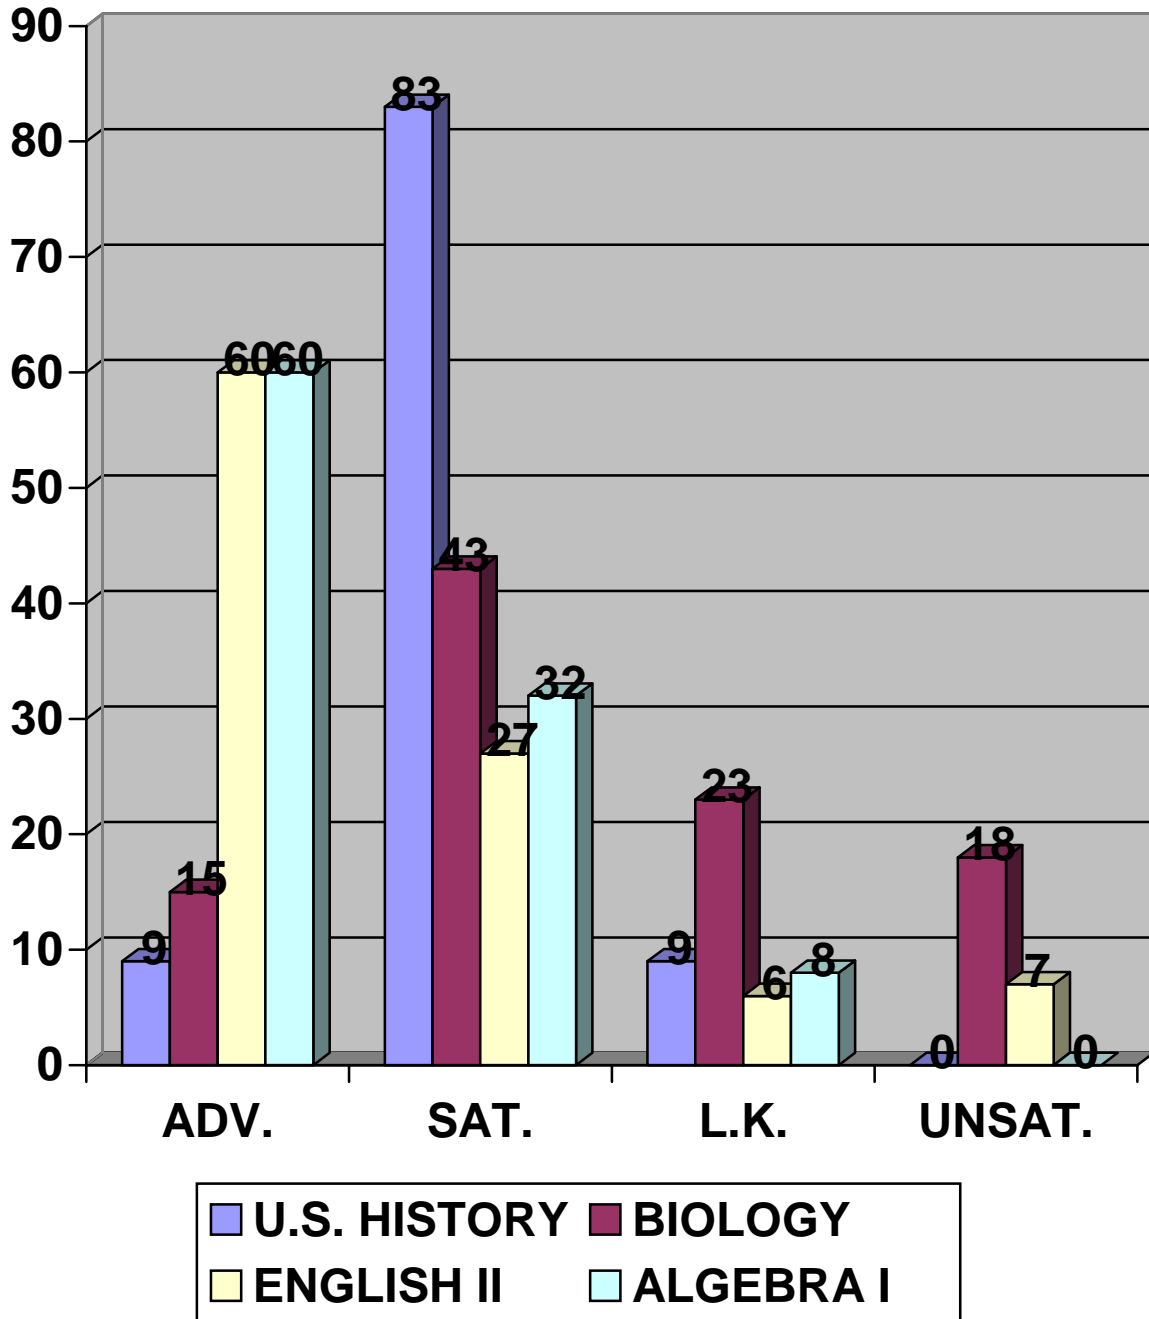

BETHANY HIGH SCHOOL

BHS STUDENT ENROLLMENT

BETHANY HIGH SCHOOL ASSESSMENT

UPDATE TEST SCORES

American College Test (ACT)

2007 Bethany 20.7 State Average 20.7

October 22, 2007 – Chad Cargill ACT Workshop

AVERAGE ACT COMPOSITE SCORE FOR ALL GRADUATES

END OF INSTRUCTION TESTS

**2007 PERCENT SATISFACTORY &
ABOVE**

END OF INSTRUCTION TESTS

◆ U.S. History ■ Biology I ▲ English II ✕ Algebra I

PERCENT OF STUDENTS AT EACH PERFORMANCE LEVEL

ACADEMIC PERFORMANCE INDEX