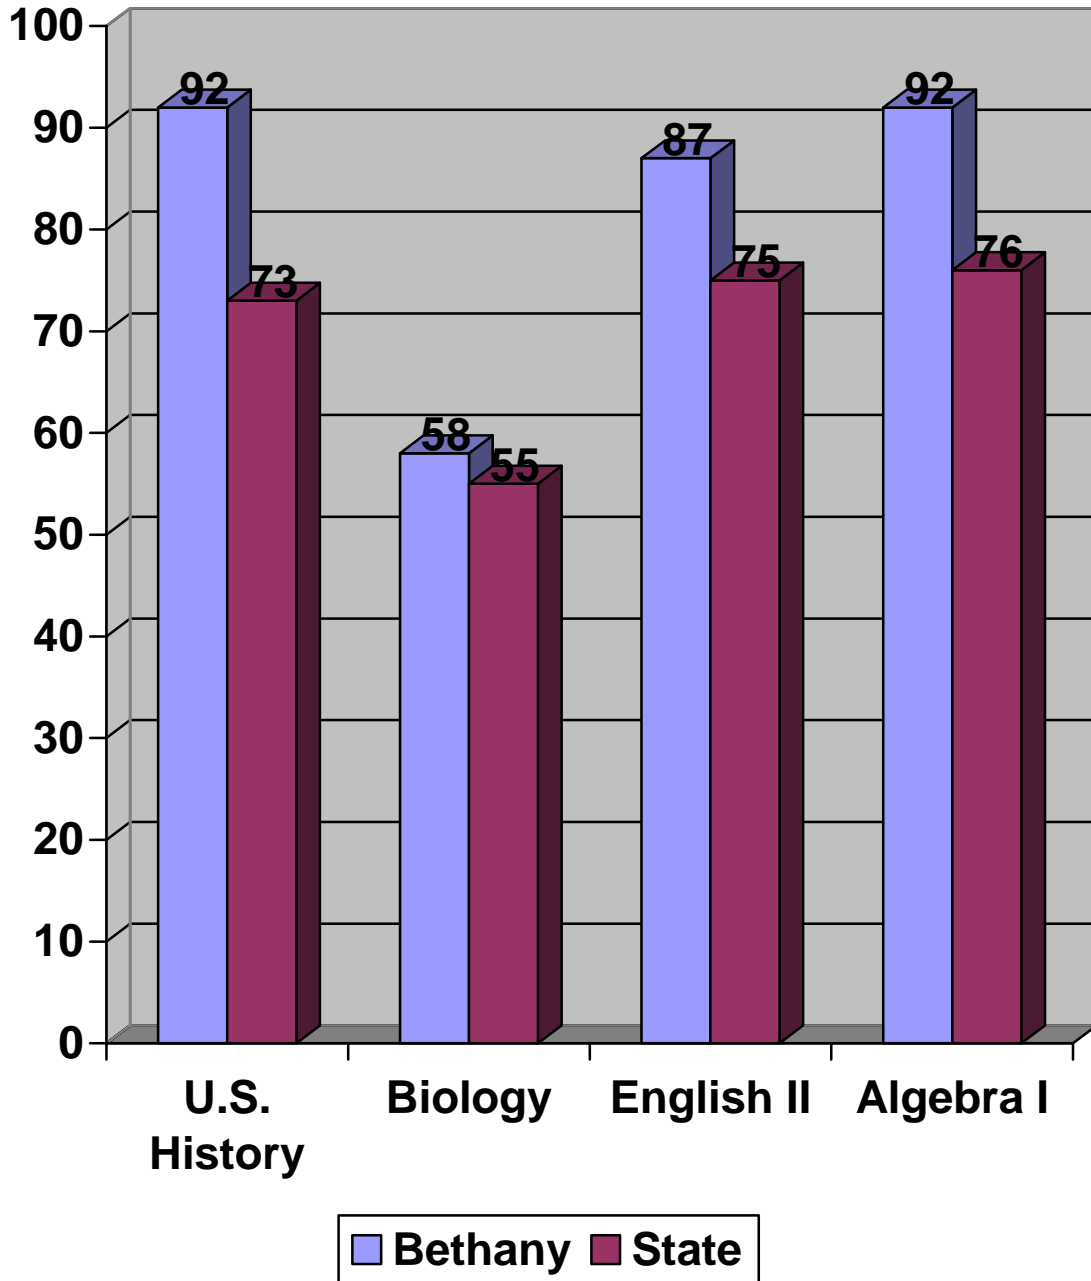

BETHANY HIGH SCHOOL

BHS STUDENT ENROLLMENT

BETHANY HIGH SCHOOL ASSESSMENT

UPDATE TEST SCORES

American College Test (ACT)

2007 Bethany 20.7 State Average 20.7

October 22, 2007 – Chad Cargill ACT Workshop

AVERAGE ACT COMPOSITE SCORE FOR ALL GRADUATES

Advanced Placement Tests (AP)

9 year total 100 (score 3, 4, 5) / 174 tested = 57% passed

ADVANCED PLACEMENT TESTS

(STUDENTS PASSED/STUDENTS TESTED PERCENT PASSED)

	2007		9 YEAR TOTAL	
ENGLISH	5/7	71%	45/62	73%
ENV. SCIENCE			11/13	85%
BIOLOGY	2/5	40%	11/20	55%
STATISTICS	1/1	100%	8/22	36%
ART			8/12	67%
U.S. HISTORY	1/3	33%	11/27	41%
CALCULUS			0/1	0%
CHEMISTRY			6/17	35%
TOTAL	9/16	56%	100/174	57%

END OF INSTRUCTION TESTS

**2007 PERCENT SATISFACTORY &
ABOVE**

END OF INSTRUCTION TESTS

◆ U.S. History ■ Biology I ▲ English II ✕ Algebra I

PERCENT OF STUDENTS AT EACH PERFORMANCE LEVEL

ACADEMIC PERFORMANCE INDEX