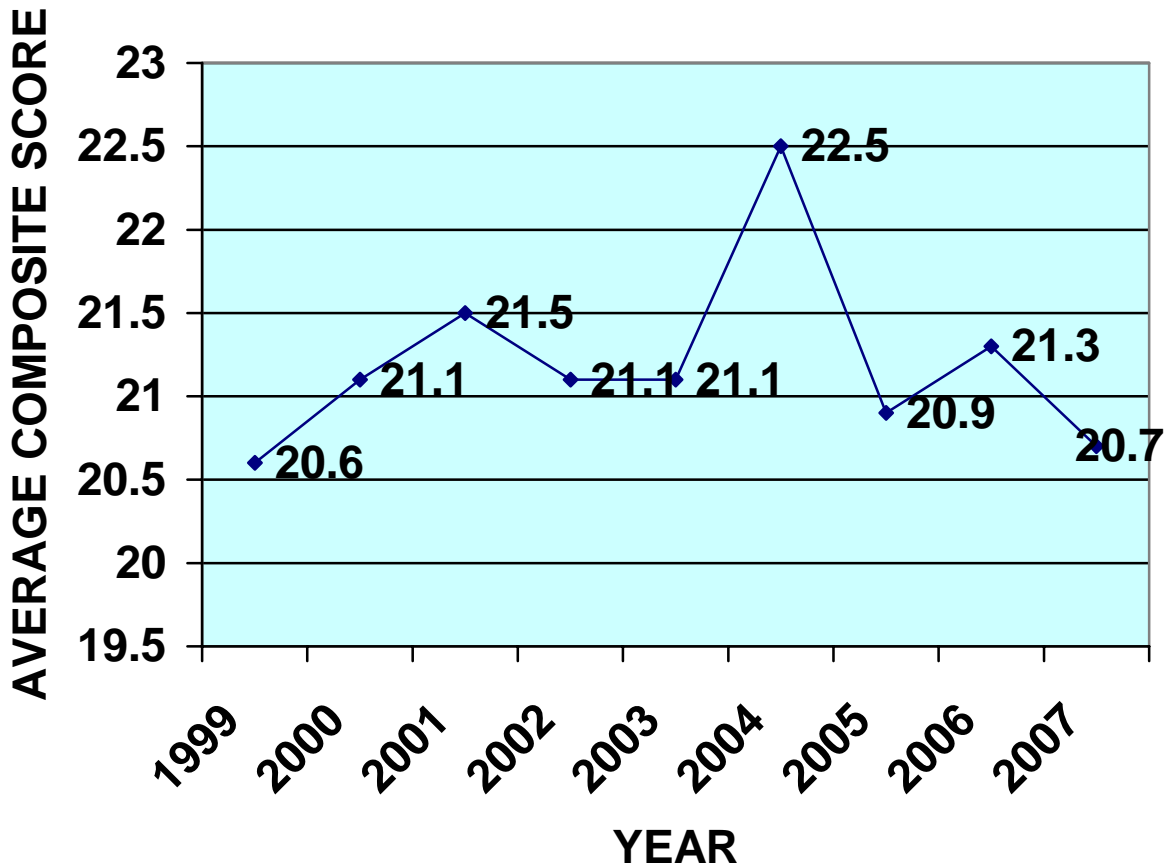

BETHANY HIGH SCHOOL

BHS STUDENT ENROLLMENT

BETHANY HIGH SCHOOL ASSESSMENT

UPDATE TEST SCORES

American College Test (ACT)

2007 Bethany 20.7 State Average 20.7

October 22, 2007 – Chad Cargill ACT Workshop

AVERAGE ACT COMPOSITE SCORE FOR ALL GRADUATES

Advanced Placement Tests (AP)

9 year total 100 (score 3, 4, 5) / 174 tested = 57% passed

ADVANCED PLACEMENT TESTS

(STUDENTS PASSED/STUDENTS TESTED PERCENT PASSED)

	2007		9 YEAR TOTAL	
ENGLISH	5/7	71%	45/62	73%
ENV. SCIENCE			11/13	85%
BIOLOGY	2/5	40%	11/20	55%
STATISTICS	1/1	100%	8/22	36%
ART			8/12	67%
U.S. HISTORY	1/3	33%	11/27	41%
CALCULUS			0/1	0%
CHEMISTRY			6/17	35%
TOTAL	9/16	56%	100/174	57%