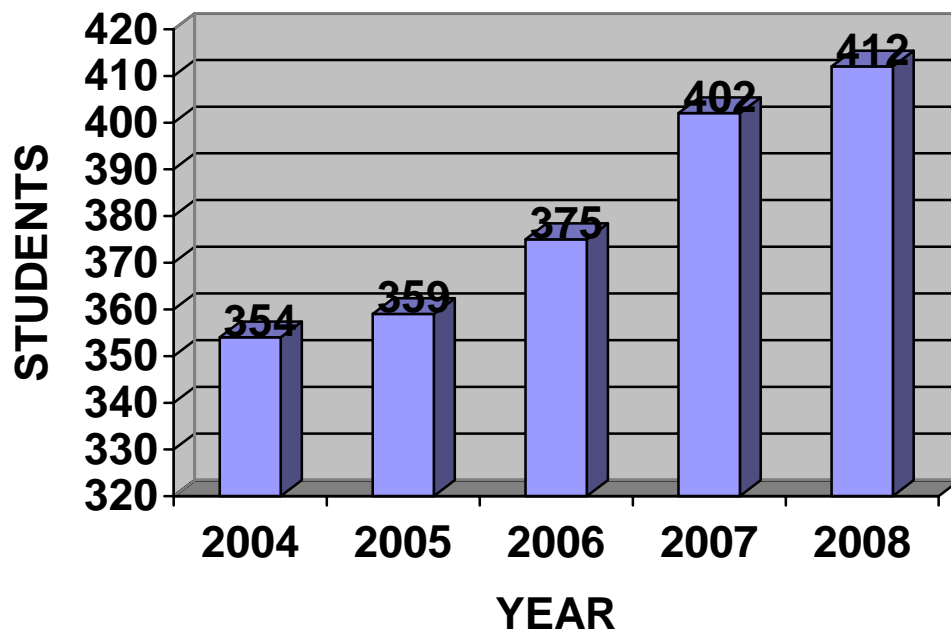

BETHANY HIGH SCHOOL

BHS STUDENT ENROLLMENT

BETHANY HIGH SCHOOL ASSESSMENT

UPDATE TEST SCORES

American College Test (ACT)

2007 Bethany 20.7 State Average 20.7

October 22, 2007 – Chad Cargill ACT Workshop

AVERAGE ACT COMPOSITE SCORE FOR ALL GRADUATES

Advanced Placement Tests (AP)

9 year total 100 (score 3, 4, 5) / 174 tested = 57% passed

ADVANCED PLACEMENT TESTS

(STUDENTS PASSED/STUDENTS TESTED PERCENT PASSED)

	2007		9 YEAR TOTAL	
ENGLISH	5/7	71%	45/62	73%
ENV. SCIENCE			11/13	85%
BIOLOGY	2/5	40%	11/20	55%
STATISTICS	1/1	100%	8/22	36%
ART			8/12	67%
U.S. HISTORY	1/3	33%	11/27	41%
CALCULUS			0/1	0%
CHEMISTRY			6/17	35%
TOTAL	9/16	56%	100/174	57%