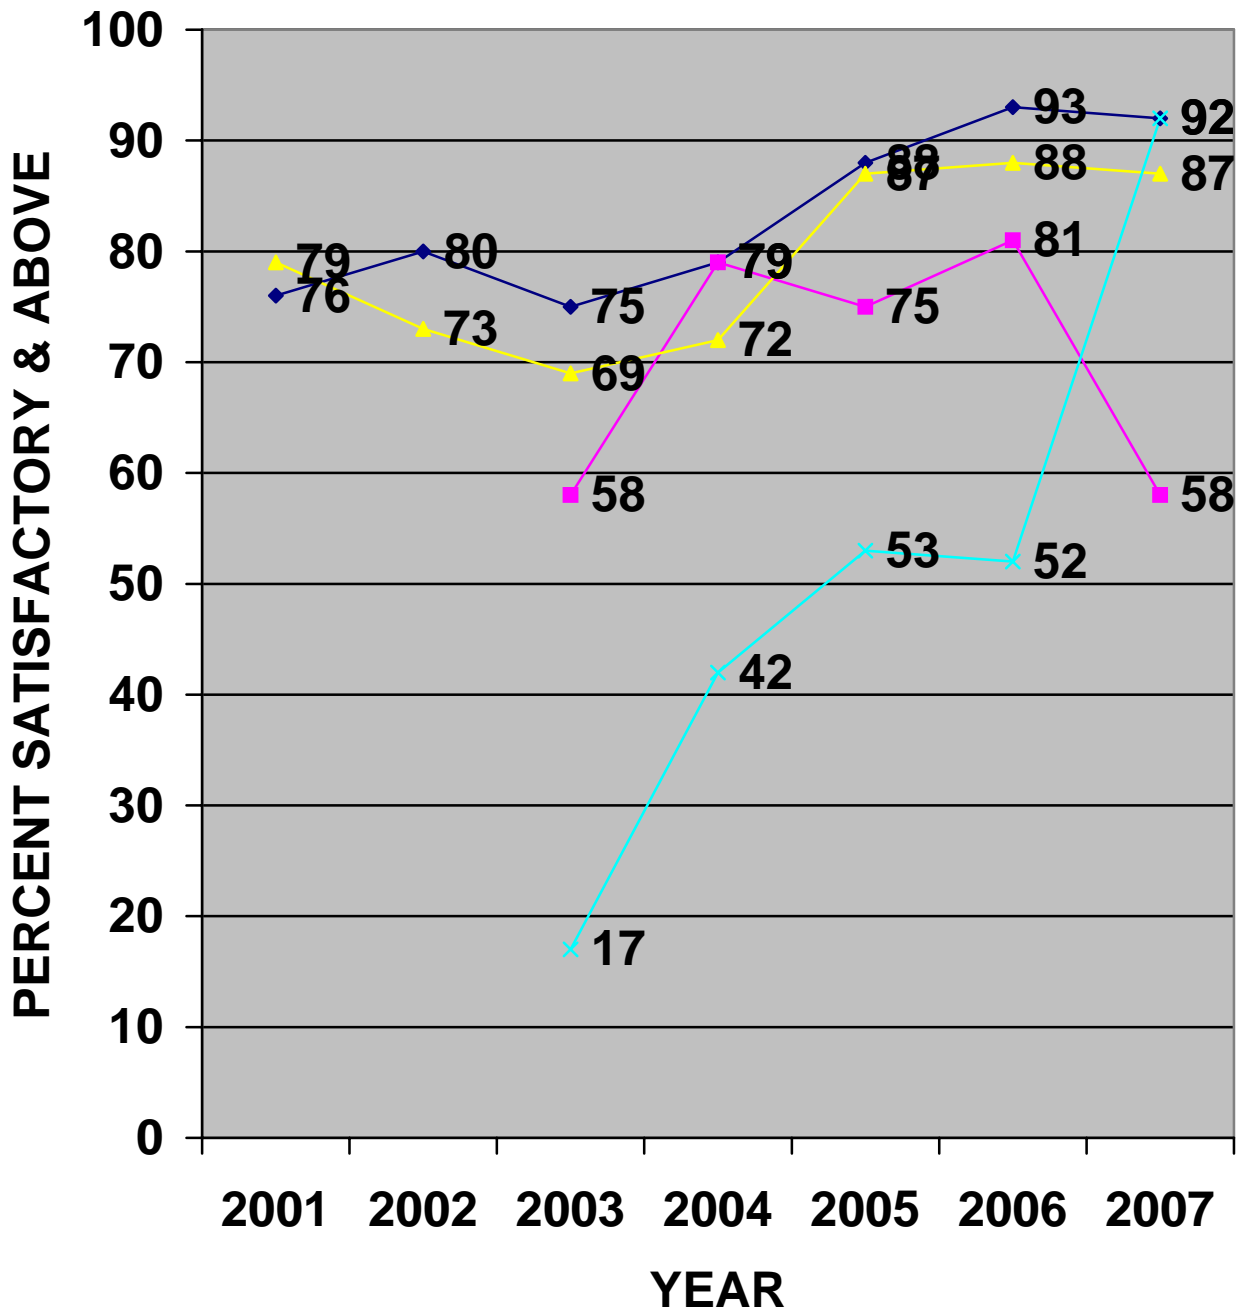

BETHANY HIGH SCHOOL

BHS STUDENT ENROLLMENT

BETHANY HIGH SCHOOL ASSESSMENT

UPDATE TEST SCORES

American College Test (ACT)

2007 Bethany 20.7 State Average 20.7

October 22, 2007 – Chad Cargill ACT Workshop

AVERAGE ACT COMPOSITE SCORE FOR ALL GRADUATES

Advanced Placement Tests (AP)

9 year total 100 (score 3, 4, 5) / 174 tested = 57% passed

ADVANCED PLACEMENT TESTS

(STUDENTS PASSED/STUDENTS TESTED PERCENT PASSED)

	2007		9 YEAR TOTAL	
ENGLISH	5/7	71%	45/62	73%
ENV. SCIENCE			11/13	85%
BIOLOGY	2/5	40%	11/20	55%
STATISTICS	1/1	100%	8/22	36%
ART			8/12	67%
U.S. HISTORY	1/3	33%	11/27	41%
CALCULUS			0/1	0%
CHEMISTRY			6/17	35%
TOTAL	9/16	56%	100/174	57%

END OF INSTRUCTION TESTS

**2007 PERCENT SATISFACTORY &
ABOVE**

END OF INSTRUCTION TESTS

◆ U.S. History ■ Biology I ▲ English II ✕ Algebra I

PERCENT OF STUDENTS AT EACH PERFORMANCE LEVEL

ACADEMIC PERFORMANCE INDEX